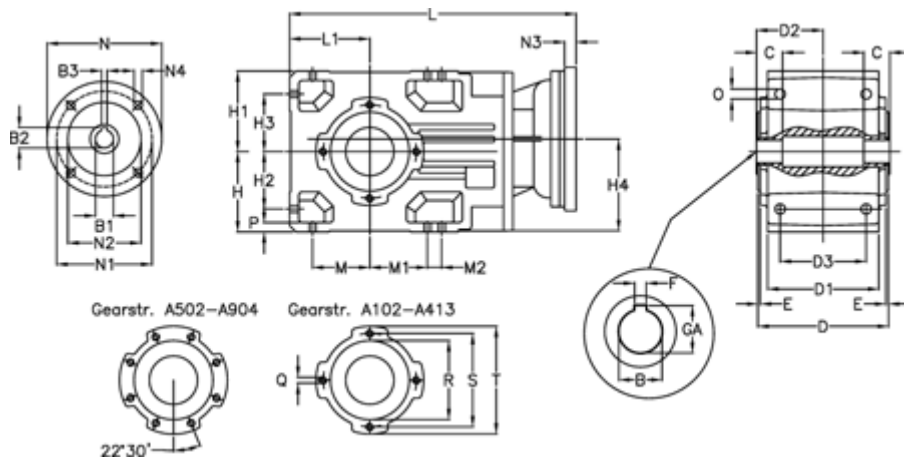

Article number: 296003518833225

Description: Bevel helical gearbox
A353UH40-188,3-P71B5

Measures

B = 40	D3 = 135	H3 = 73.0	N1 = 130	S = 130
B1 = 14	Description = A353 UH40-xx P71 B5	H4 = 114.0	N2 = 110	T = 150
B2 = 16.3	E = 3.5	L = 417.0	N3 = 5	
B3 = 5	F = 12	L1 = 100	N4 = M8x16	
C = 70	GA = 43.3	M = 73.0	O = 12.0	
D = 173	H = 100	M1 = 73.0	P = 11	
D1 = 166	H1 = 100	M2 = 11	Q = M10x17	
D2 = 88.5	H2 = 73.0	N = 160	R = 110	